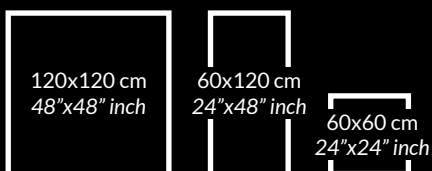

Target ceramics excellent technical skills are expressed in a plain-colour slabs Collection, which gives any project character, versatility and continuity.

FORMATI — SIZES

spessore 6 mm / thickness 0,24" inch
spessore 1,2 cm / thickness 0,47" inch

spessore 6 mm / thickness 0,24" inch

spessore 1 cm / thickness 0,39" inch

I BORDI NON VENGONO SMALTATI
NEI SEGUENTI FORMATI:
60x60 cm E 60x120 cm

THE 60x60 cm / 24"x24" inch
AND 60x120 cm / 24"x48" inch SIZES
COME WITH NO GLAZED EDGES.