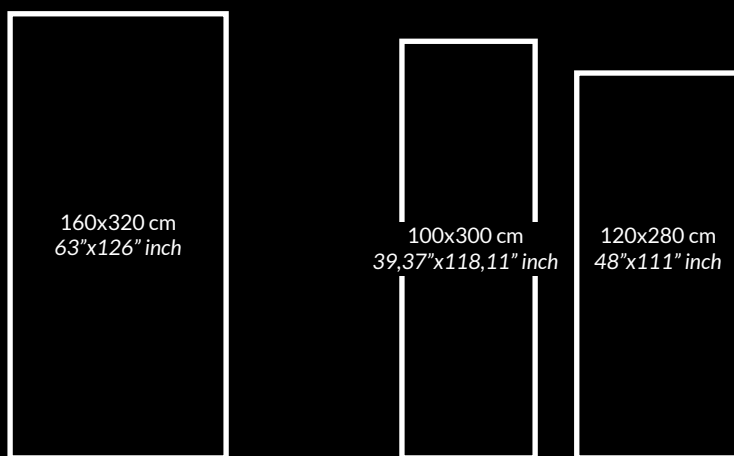

Target ceramics excellent technical skills are expressed in a plain-colour slabs Collection, which gives any project character, versatility and continuity.

FORMATI — SIZES

spessore 6 mm / thickness 0,24" inch
spessore 1,2 cm / thickness 0,47" inch