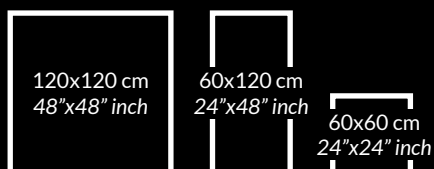

Target ceramics excellent technical skills are expressed in a plain-colour slabs Collection, which gives any project character, versatility and continuity.

FORMATI — SIZES

spessore 6 mm / thickness 0,24" inch
spessore 1,2 cm / thickness 0,47" inch

spessore 6 mm / thickness 0,24" inch

spessore 1 cm / thickness 0,39" inch

I BORDI NON VENGONO SMALTATI
NEI SEGUENTI FORMATI:
60x60 cm E 60x120 cm

THE 60x60 cm / 24"x24" inch
AND 60x120 cm / 24"x48" inch SIZES
COME WITH NO GLAZED EDGES.