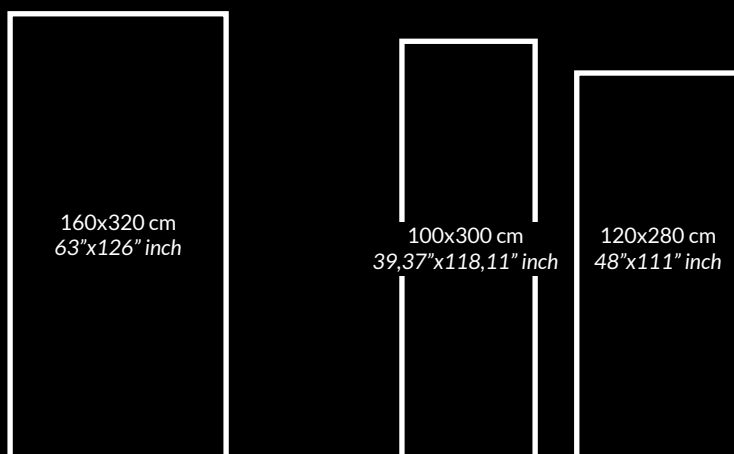

Target ceramics excellent technical skills are expressed in a plain-colour slabs Collection, which gives any project character, versatility and continuity.

FORMATI — SIZES

spessore 6 mm / thickness 0,24" inch
spessore 1,2 cm / thickness 0,47" inch