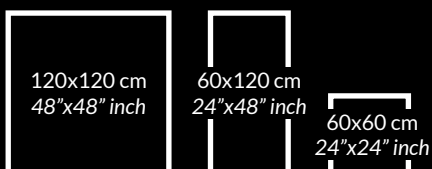

VIA LATTEA

FORMATI – SIZES

100x300 cm
39,37"x118,11" inch

spessore 6 mm
thickness 0,24" inch

Colori coordinati suggeriti, collezione I-Colours Suggested matching colors, I-Colours collection

verde
cod. 0143985

Target ceramics excellent technical skills are expressed in a plain-colour slabs Collection, which gives any project character, versatility and continuity.

FORMATI — SIZES

spessore 6 mm / thickness 0,24" inch
spessore 1,2 cm / thickness 0,47" inch

spessore 6 mm / thickness 0,24" inch

spessore 1 cm / thickness 0,39" inch

I BORDI NON VENGONO SMALTATI
NEI SEGUENTI FORMATI:
60x60 cm E 60x120 cm

THE 60x60 cm / 24"x24" inch
AND 60x120 cm / 24"x48" inch SIZES
COME WITH NO GLAZED EDGES.