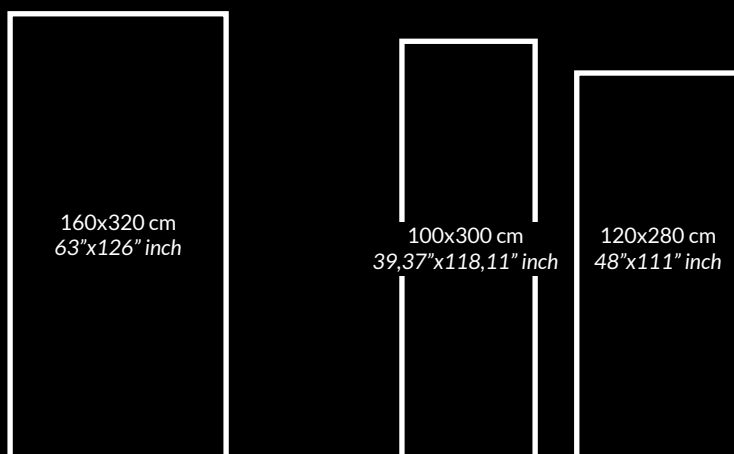

VIA LATTEA

FORMATI – SIZES

100x300 cm
39,37"x118,11" inch

spessore 6 mm
thickness 0,24" inch

Colori coordinati suggeriti, collezione I-Colours Suggested matching colors, I-Colours collection

verde
cod. 0143985

Target ceramics excellent technical skills are expressed in a plain-colour slabs Collection, which gives any project character, versatility and continuity.

FORMATI — SIZES

spessore 6 mm / thickness 0,24" inch
spessore 1,2 cm / thickness 0,47" inch