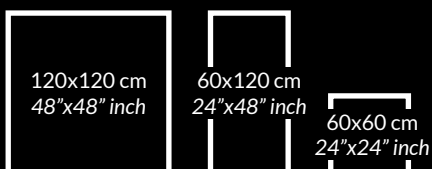

VILLA POMPEI

FORMATI – SIZES

100x300 cm
39,37"x118,11" inch

spessore 6 mm
thickness 0,24" inch

Colori coordinati suggeriti, collezione I-Colours Suggested matching colors, I-Colours collection

architettonico A
rivestimento / wall
cod. 0147562

Target ceramics excellent technical skills are expressed in a plain-colour slabs Collection, which gives any project character, versatility and continuity.

FORMATI — SIZES

spessore 6 mm / thickness 0,24" inch
spessore 1,2 cm / thickness 0,47" inch

spessore 6 mm / thickness 0,24" inch

spessore 1 cm / thickness 0,39" inch

I BORDI NON VENGONO SMALTATI
NEI SEGUENTI FORMATI:
60x60 cm E 60x120 cm

THE 60x60 cm / 24"x24" inch
AND 60x120 cm / 24"x48" inch SIZES
COME WITH NO GLAZED EDGES.