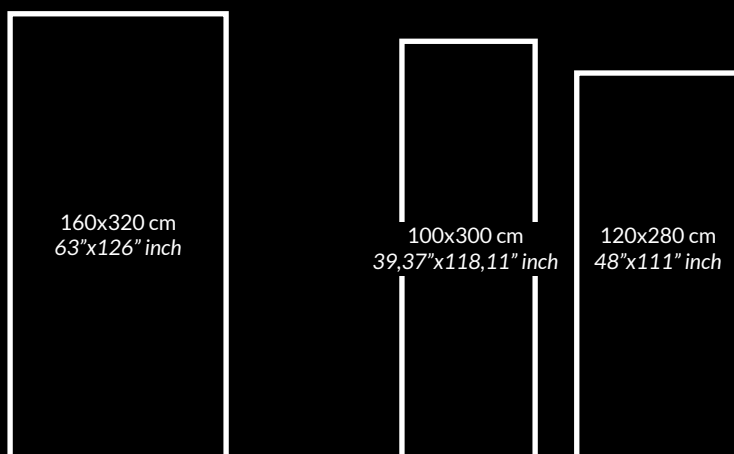

VILLA POMPEI

FORMATI – SIZES

100x300 cm
39,37"x118,11" inch

spessore 6 mm
thickness 0,24" inch

Colori coordinati suggeriti, collezione I-Colours Suggested matching colors, I-Colours collection

architettonico A
rivestimento / wall
cod. 0147562

Target ceramics excellent technical skills are expressed in a plain-colour slabs Collection, which gives any project character, versatility and continuity.

FORMATI — SIZES

spessore 6 mm / thickness 0,24" inch
spessore 1,2 cm / thickness 0,47" inch