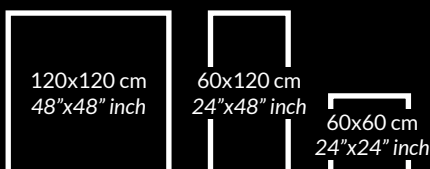

Target ceramics excellent technical skills are expressed in a plain-colour slabs Collection, which gives any project character, versatility and continuity.

FORMATI — SIZES

spessore 6 mm / thickness 0,24" inch
spessore 1,2 cm / thickness 0,47" inch

spessore 6 mm / thickness 0,24" inch

spessore 1 cm / thickness 0,39" inch

I BORDI NON VENGONO SMALTATI
NEI SEGUENTI FORMATI:
60x60 cm E 60x120 cm

THE 60x60 cm / 24"x24" inch
AND 60x120 cm / 24"x48" inch SIZES
COME WITH NO GLAZED EDGES.